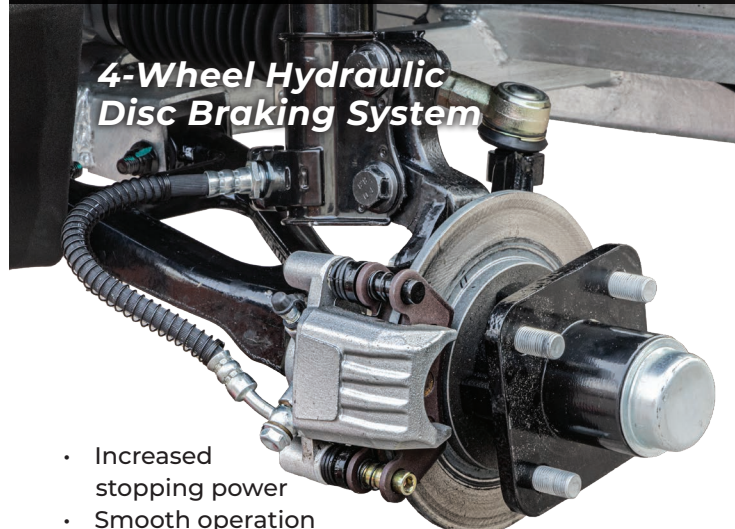

**4-Wheel Hydraulic
Disc Braking System**

- Increased stopping power
- Smooth operation
- Strong performance in a variety of road conditions