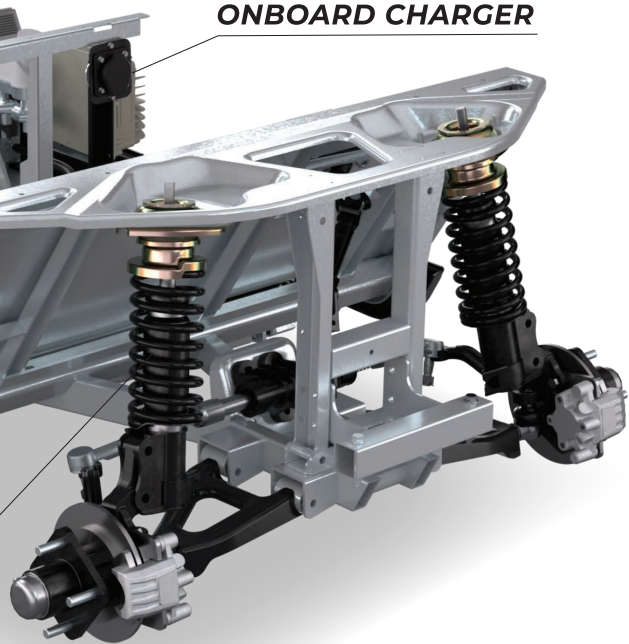

ONBOARD CHARGER

**4-WHEEL HYDRAULIC
DISC BRAKING SYSTEM**