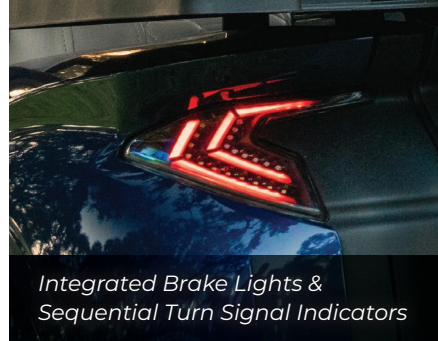

## **400A Reliance Control System**

- Powerful 400amp control system provides high output
- Fast acceleration
- Ultimate driving power

## Clear, Bright LEDs ENHANCED VISIBILITY

Customize Your Colors with RGB3 Technology

Integrated Brake Lights & Sequential Turn Signal Indicators

Our unique **LUX** Lights come standard and include:

- Daytime Running Lights
- Self-cancelling, sequential turn signals
- Integrated Reverse Lights
- Clear, Crisp Horn