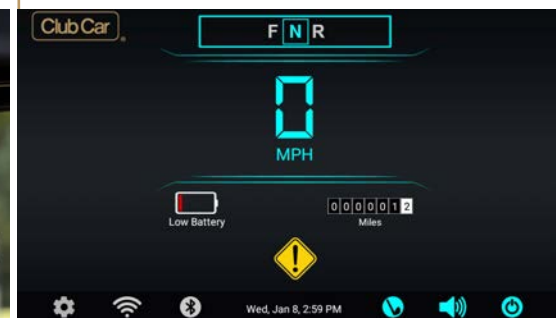

**Club Car**  
CONNECT

THE BEGINNING OF GREATER CONNECTIVITY WITH ONWARD.®

Drive your personalized golf car on your neighborhood course with Club Car Connect. The Connect display enhances your neighborhood and course experience by reducing range anxiety, giving accurate pin placement, and showing the status of your battery. Listen to your favorite tunes using Connect's available Bluetooth® Speakers on and off the course. Connect is the next evolution of the PTV experience.

FEATURES

BUILT-IN GOLF TOOLS & ACCESSORIES

No need for other hand held accessories like rangefinders, Club Car Connect provides accurate pin placement so you can measure distance and range from your vehicle. And with built-in Bluetooth Speakers, you can enjoy your personal music collection anywhere your cart takes you.

YOUR CAR, YOUR COURSE, YOUR WAY

Your vehicle, on and off the course. Never transfer your gear from one golf cart to another. With Club Car Connect, your personal car can seamlessly integrate to your course's Visage Golf Experience\* fleet. One ride, from your driveway to the final shot of the day.

DIAGNOSTICS FOR PEACE OF MIND

No need to worry about travel range or battery charge. Club Car Connect displays battery status, speed, and mileage. Engine alerts and drive modes provide an automotive-like experience to your neighborhood drive.